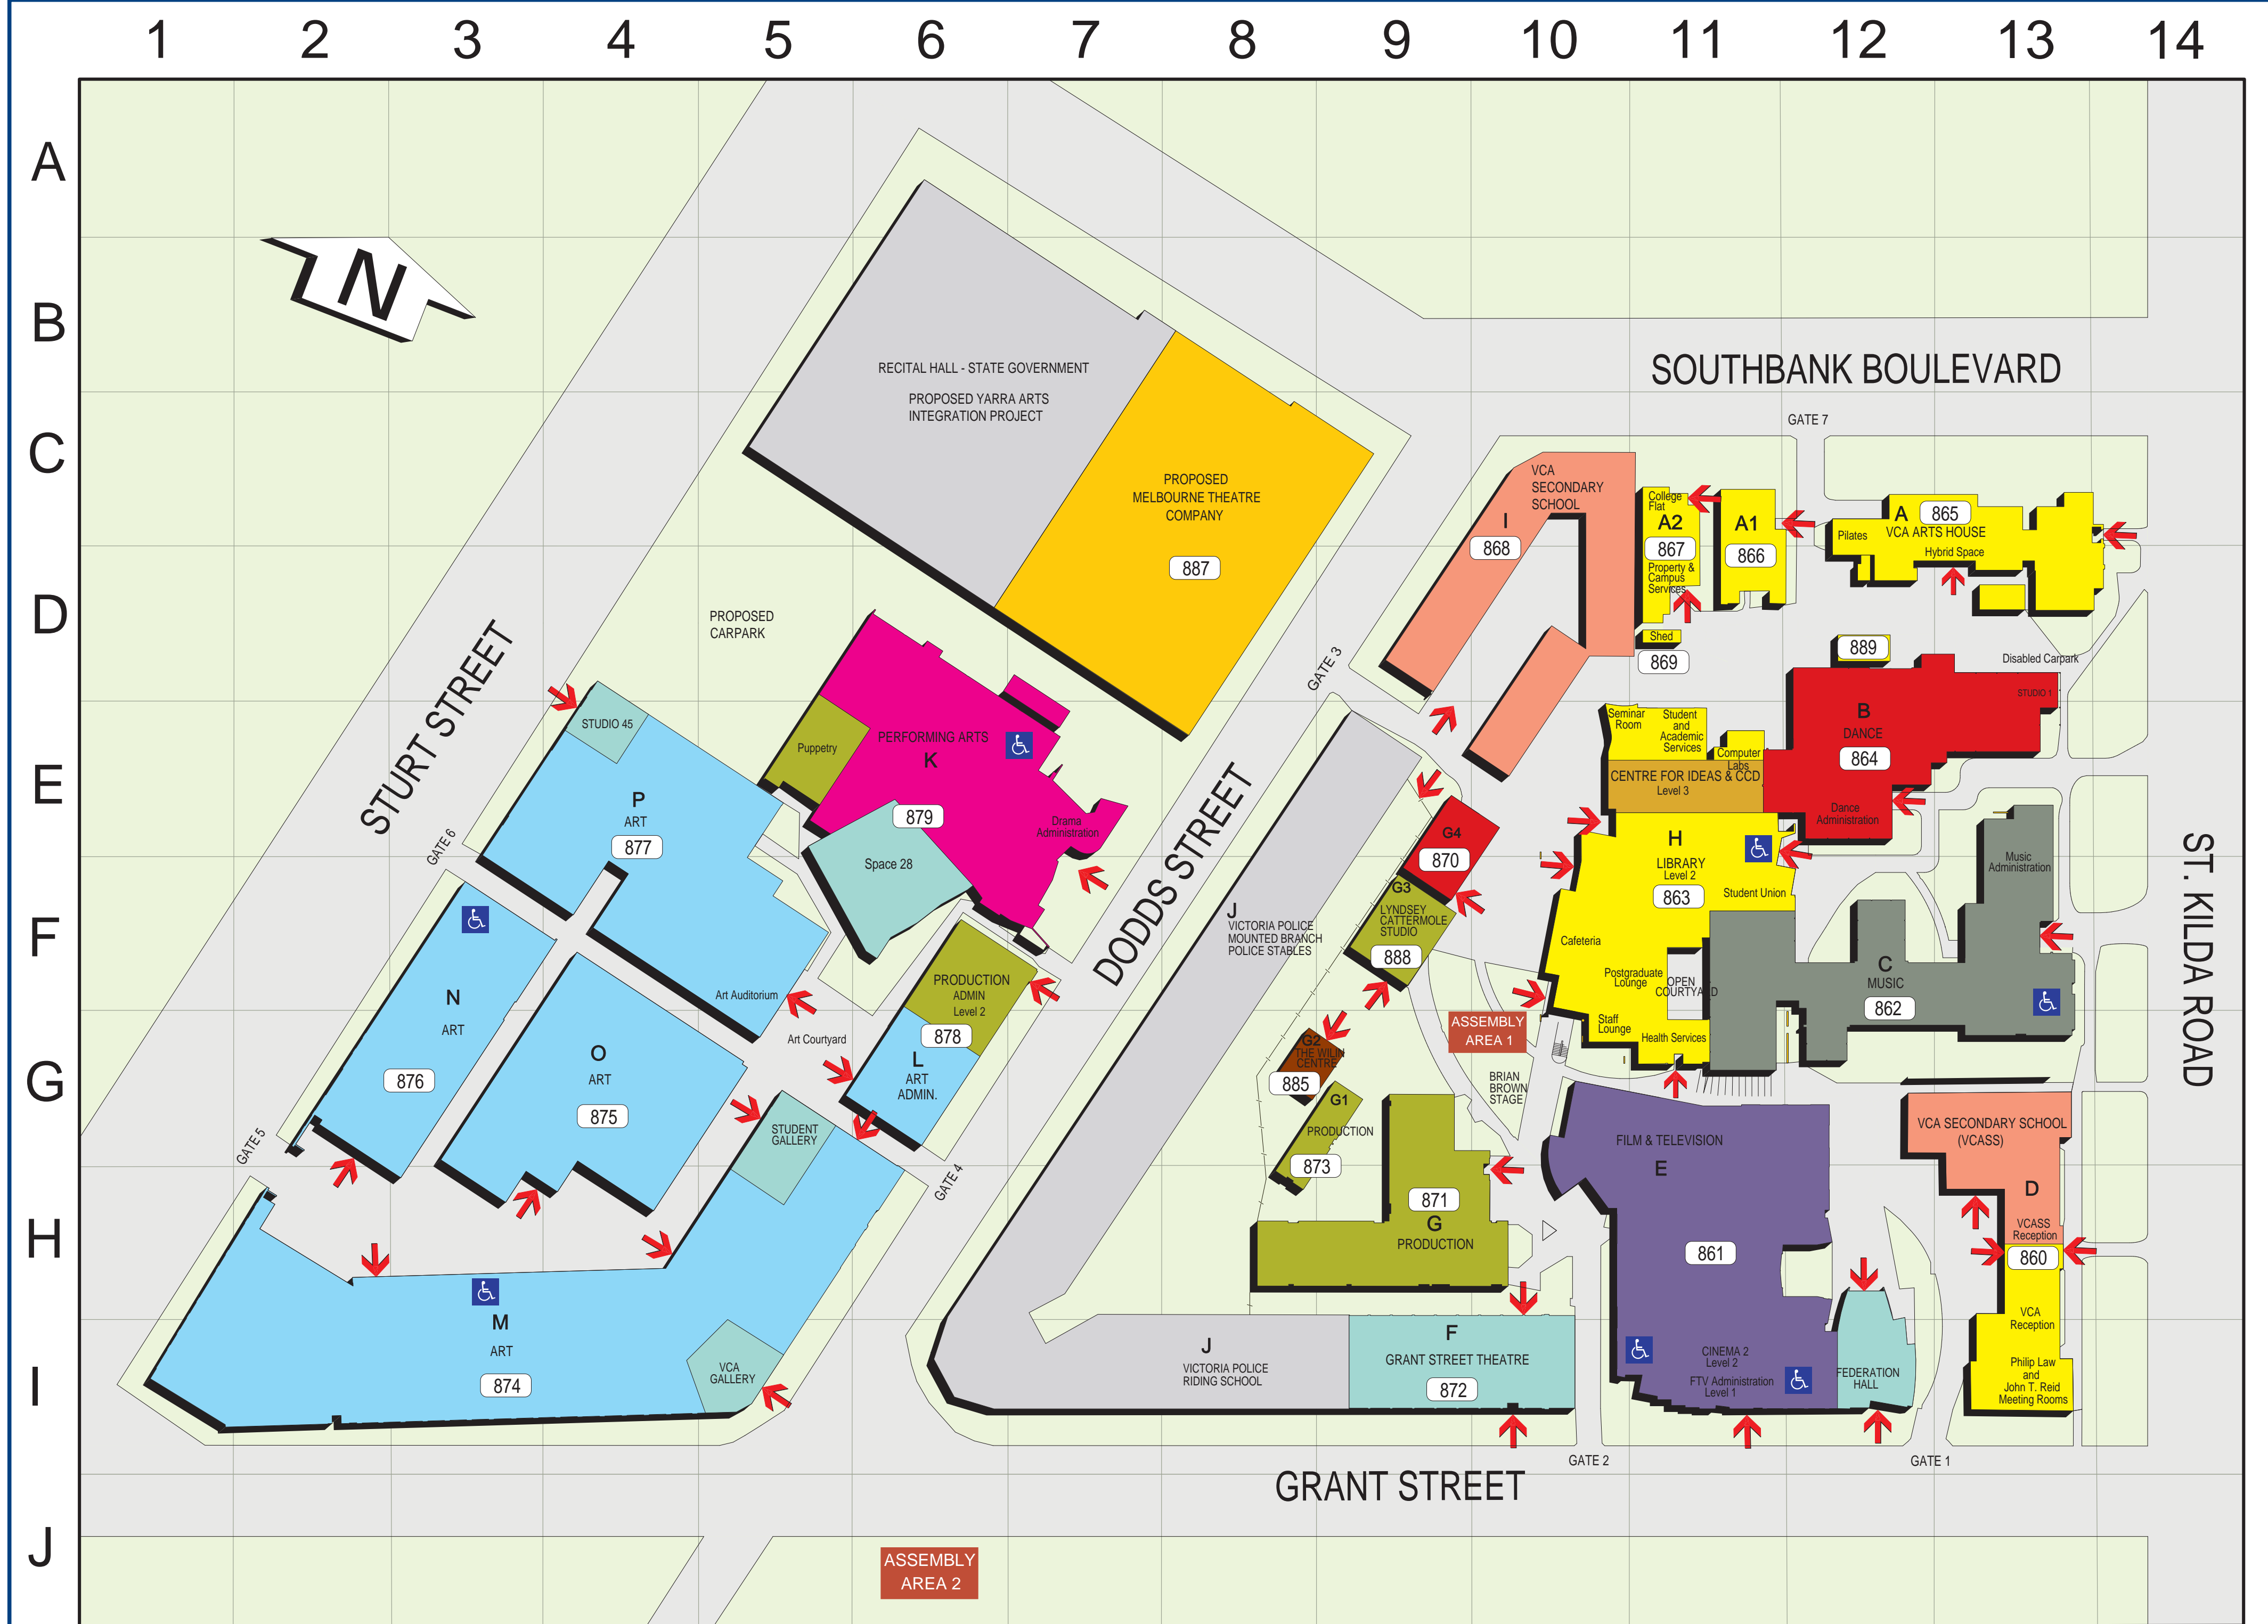

STUDENT & ADMINISTRATIVE SERVICES

Building Name or Occupant	No	No	Grid
Art	M	874	H5
Art	N	876	G3
Art	O	875	G4
Art	P	877	F5
Art Administration	L	878	G6
Cafeteria	H	863	F10
Centre for Ideas & CCD	H	863	E11
Dance	B	864	E12
Dance Administration	B	864	E12
Dance Studio	G4	870	E9
Drama Administration	K	879	E7
Federation Hall	E	861	I12
Film and Television	E	861	I11
Film and Television Administration	E	861	I11
Grant Street Theatre	F	872	I10
Library	H	863	E11
Lyndsey Cattermole Studio	G3	888	F9
Melbourne Theatre Company	-	887	C8
Music	C	862	F13
Music Administration	C	862	F13
Performing Arts	K	879	F7
Puppetry	K	879	E5
Production	G1	873	G9
Production	G	871	H9
Production Administration	L	878	F6
Property and Campus Services	A2	867	D11
Seminar Room	H	863	E10
Student and Academic Services	H	863	E11
Tenants	A1	866	G9
The Wilin Centre (Indigenous)	G2	885	C11
VCA Apartment	A2	867	C13
VCA Arts House	A	865	H13
VCA Reception	D	860	
VCA Secondary School	I	868	C10
VCA Secondary School Reception	D	860	H13

EMERGENCY CONTACT NUMBERS

Switchboard (Internal Dial 9)	- 9685 9300
Outside line (Emergencies)	- Dial 0 First
Poisons Information Centre	- 131 126
Fire	- 000
Ambulance	- 000
Police	- 000
Police (Non Emergency)	- 9865 2111
Security	
External	- 9685 9311
Internal	- 311

Main Entry to Buildings

Wheelchair accessible toilets

Assembly Area

THE UNIVERSITY OF
MELBOURNE

Victorian College of the Arts

234 St Kilda Rd
Southbank, 3006
Victoria.
Tel: (61 3) 9685 9300
Fax: (61 3) 9682 1841
Melway Ref : 2F H9

Art

Central Administration Space

Centre for Ideas & CCD

Dance

Drama

Film and TV

Indigenous (Wilin Centre)

Music

Performance and Exhibition Spaces

Production

VCA Secondary School